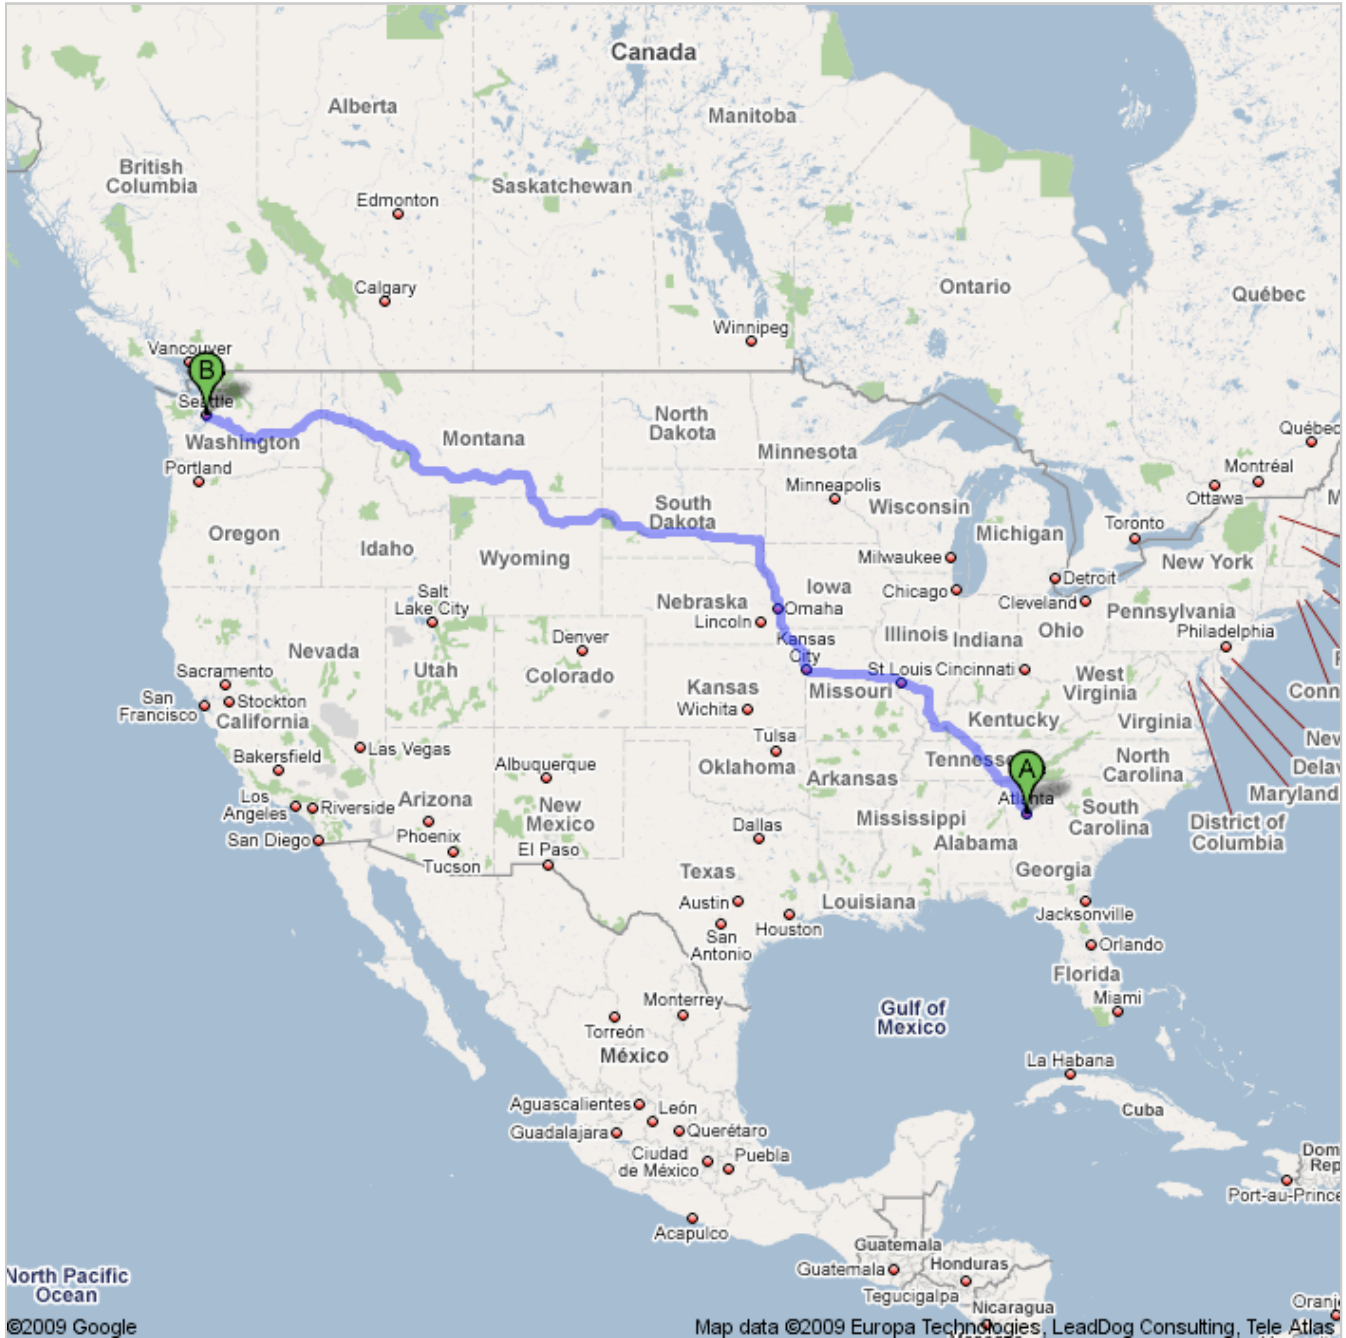

Directions to Seattle, WA

2,696 mi – about 1 day 15 hours

Save trees. Go green!
Download Google Maps on your phone at google.com/gmm

 Atlanta, GA

	1. Head east on Edgewood Ave NE toward Park Pl NE About 3 mins	go 0.7 mi total 0.7 mi
	2. Turn left at Fort St NE About 1 min	go 0.2 mi total 0.9 mi
	3. Take the ramp onto GA-401 N/GA-403 N/I-75 N/I-85 N Continue to follow I-75 N Entering Tennessee About 1 hour 39 mins	go 108 mi total 109 mi
	4. Take exit 2 on the left to merge onto I-24 W toward Chattanooga Passing through Georgia, Tennessee, Kentucky Entering Illinois About 4 hours 47 mins	go 318 mi total 427 mi
	5. Take the exit onto I-57 N About 48 mins	go 52.1 mi total 479 mi
	6. Take exit 96 on the left to merge onto I-64 W toward St Louis Entering Missouri About 1 hour 10 mins	go 73.9 mi total 553 mi
	7. Slight right at I-70 W (signs for I-70/Memorial Dr/Kansas City) About 3 hours 45 mins	go 249 mi total 802 mi
	8. Continue on US-71 N (signs for St Joseph/I-35/US-71/Des Moines/I-29)	go 0.2 mi total 802 mi
	9. Merge onto I-29 N Entering Iowa About 2 hours 39 mins	go 180 mi total 983 mi
	10. Take exit 1A to merge onto I-29 N toward Sioux City Entering South Dakota About 2 hours 38 mins	go 184 mi total 1,167 mi
	11. Take exit 84B to merge onto I-90 W Passing through Wyoming, Montana, Idaho Entering Washington About 21 hours 9 mins	go 1,525 mi total 2,692 mi
	12. Take exit 2C to merge onto I-5 N About 3 mins	go 2.0 mi total 2,694 mi
	13. Take exit 167 on the left toward Mercer St About 2 mins	go 0.7 mi total 2,695 mi
	14. Turn right at Fairview Ave N	go 243 ft total 2,695 mi
	15. Slight left to stay on Fairview Ave N	go 164 ft total 2,695 mi

16. Turn **left** at **Valley St**

go 0.1 mi
total 2,695 mi

17. Continue straight to stay on **Valley St**

go 374 ft
total 2,695 mi

18. Continue on **Broad St**

About 2 mins

go 0.5 mi
total 2,696 mi

Seattle, WA

Map data ©2009 , Sanborn, Tele Atlas